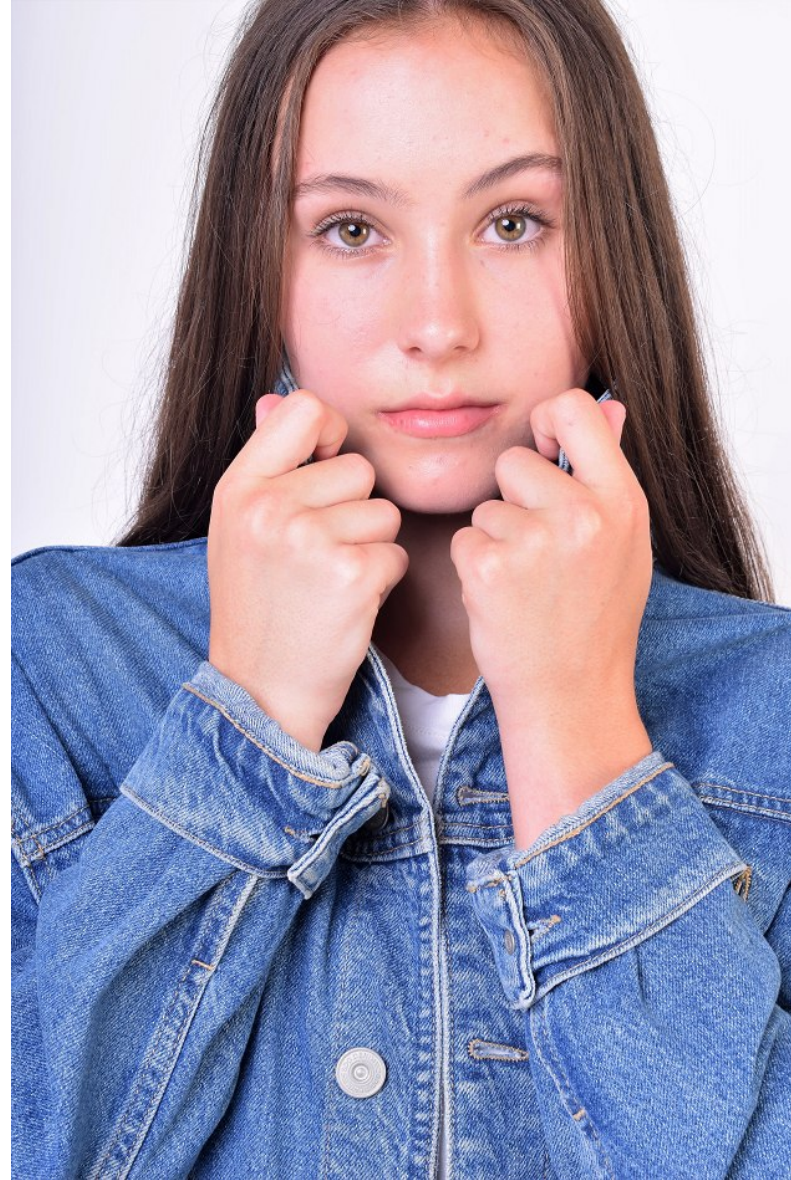

LEAH GARROD

Height 166cm/5'5.5" Bust 88cm/34.5" B Waist 68cm/26.5" Hips 82cm/32.5" Dress 36 EU/6 US/8 UK Shoe 39 EU/8 US/6 UK Size 166cm Hair Brown Eyes Hazel

LEAH GARROD

Height 166cm/5'5.5" Bust 88cm/34.5" B Waist 68cm/26.5" Hips 82cm/32.5" Dress 36 EU/6 US/8 UK Shoe 39 EU/8 US/6 UK Size 166cm Hair Brown Eyes Hazel

LEAH GARROD

Height 166cm/5'5.5" Bust 88cm/34.5" B Waist 68cm/26.5" Hips 82cm/32.5" Dress 36 EU/6 US/8 UK Shoe 39 EU/8 US/6 UK Size 166cm Hair Brown Eyes Hazel