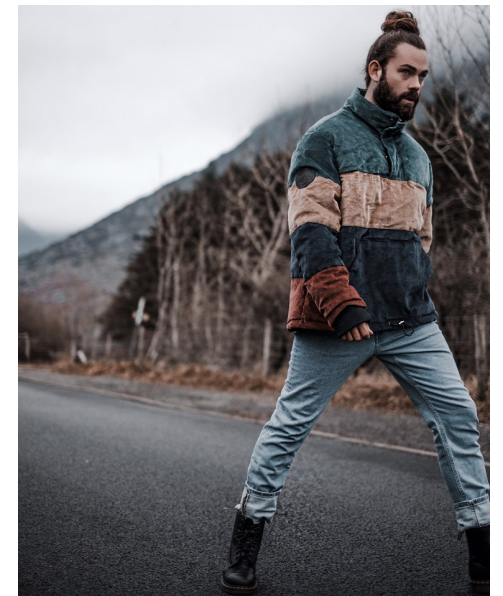

NATHAN GRIFFITHS

Height 182cm/5'11.5" Chest 41cm/16" Waist 79cm/31"
Inseam 75cm/29.5" Collar 38cm/15" Shoe 43 EU/9.5 US/9 UK Hair Brown
Eyes Blue

Majestic Model Management & Casting
7 Churton Villa, Churton Road, Chester, CH3 5EB
Tel: 0151 329 2191 | Email: info@majestic-models.com