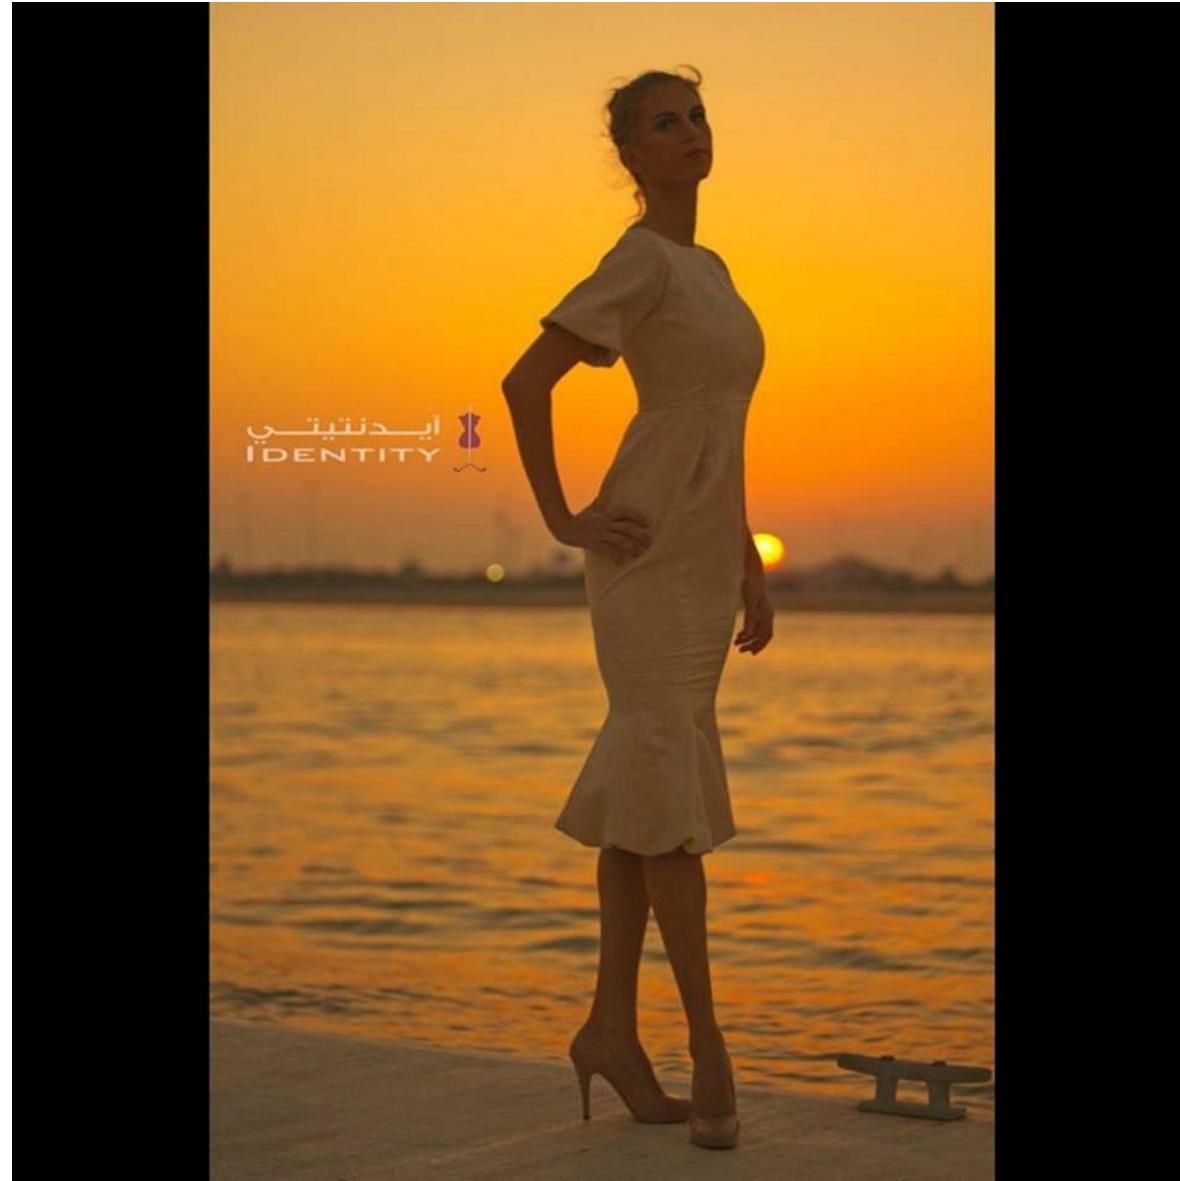

HANNAH BUNES

Height 183cm/6'0" Bust 86cm/34" E Waist 66cm/26" Hips 94cm/37" Dress 38 EU/8 US/10 UK Shoe 41.5 EU/10.5 US/7.5 UK Hair Brunette Eyes Green

HANNAH BUNES

Height 183cm/6'0" Bust 86cm/34" E Waist 66cm/26" Hips 94cm/37" Dress 38 EU/8 US/10 UK Shoe 41.5 EU/10.5 US/7.5 UK Hair Brunette Eyes Green