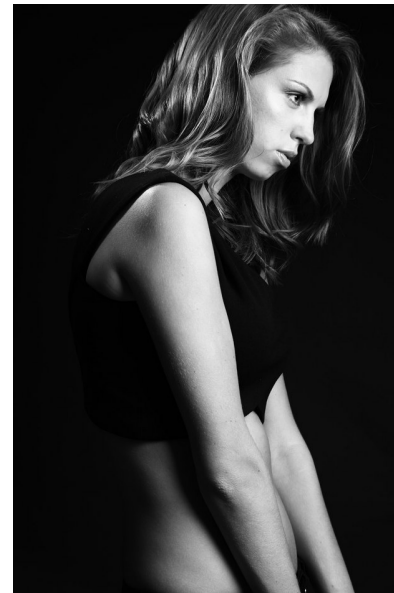

HANNAH BUNES

Height 183cm/6'0" Bust 86cm/34" E Waist 66cm/26" Hips 94cm/37"
Dress 38 EU/8 US/10 UK Shoe 41.5 EU/10.5 US/7.5 UK Hair Brunette
Eyes Green

Majestic Model Management & Casting
7 Churton Villa, Churton Road, Chester, CH3 5EB
Tel: 0151 329 2191 | Email: info@majestic-models.com