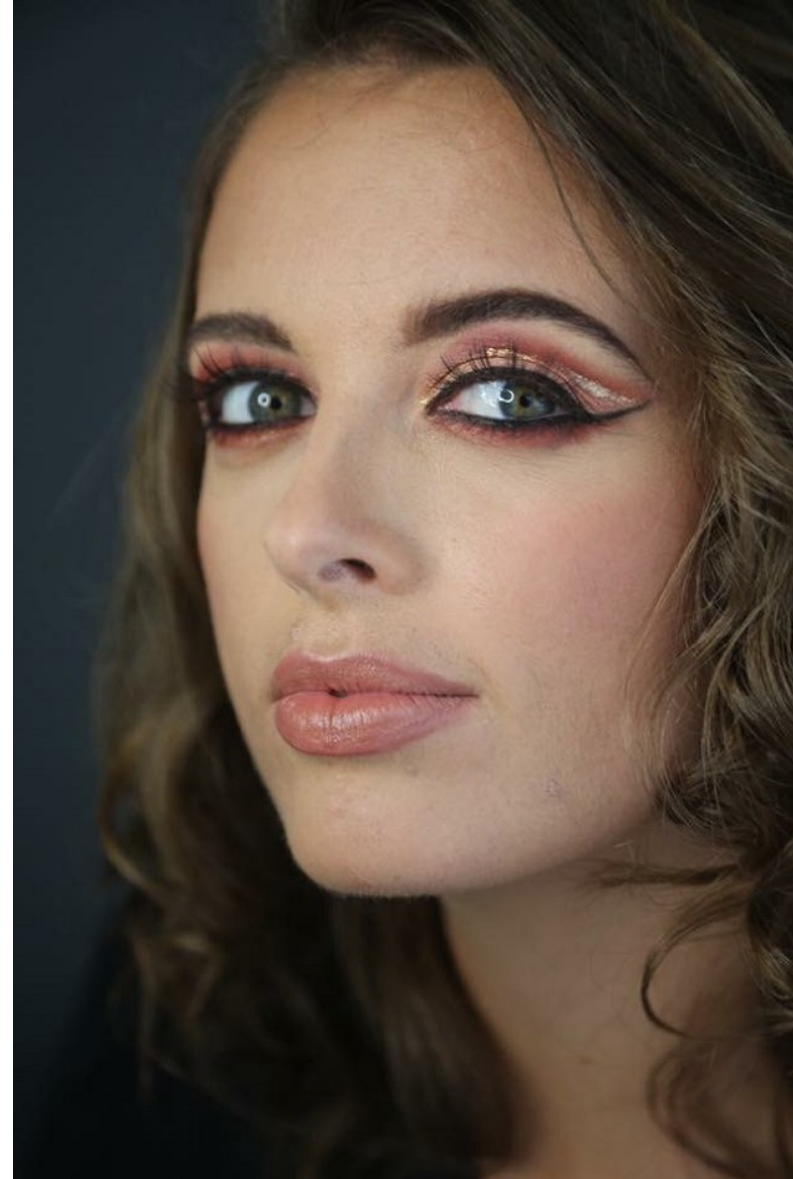

CARLY MORRIS

Height 180cm/5'11" Bust 91cm/36" Waist 76cm/30" Hips 107cm/42" Dress 42-44 EU/12-14 US/14-16 UK Shoe 41.5 EU/10.5 US/7.5 UK Hair Brown Eyes Green

CARLY MORRIS

Height 180cm/5'11" Bust 91cm/36" Waist 76cm/30" Hips 107cm/42" Dress 42-44 EU/12-14 US/14-16 UK Shoe 41.5 EU/10.5 US/7.5 UK Hair Brown Eyes Green