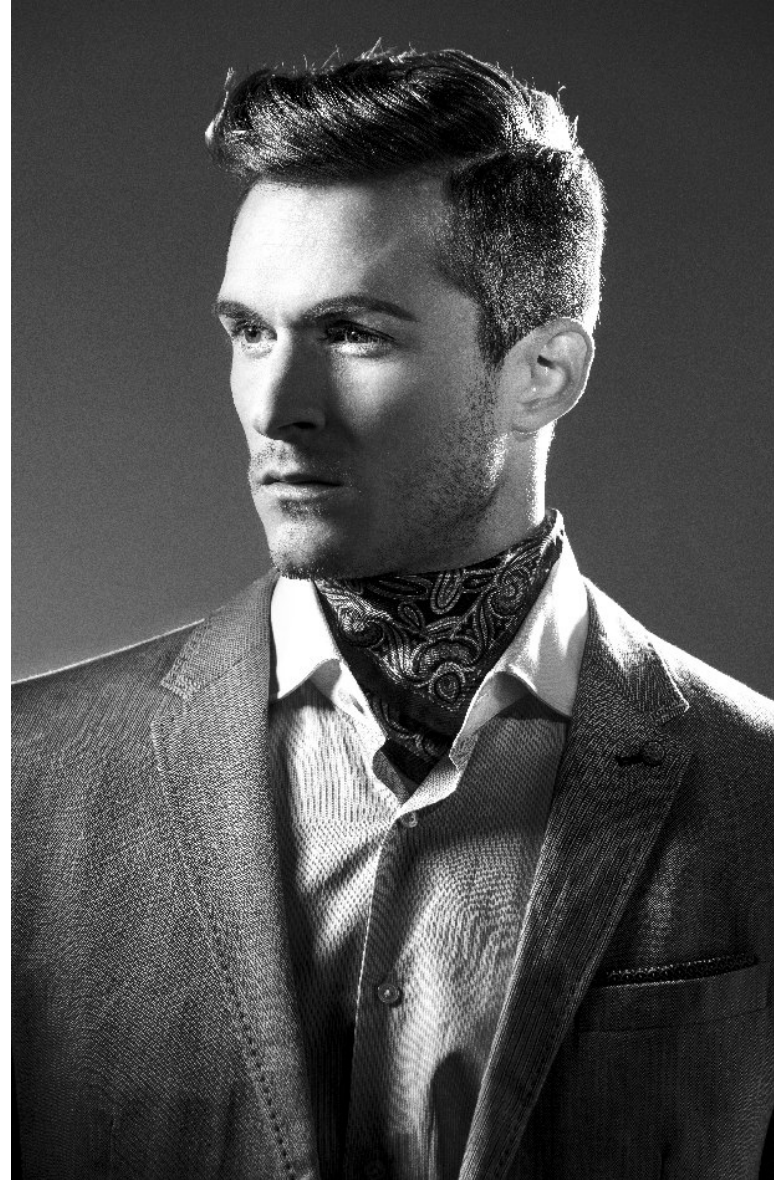

## MATHIEU BOLLE

Height 188cm/6'2" Chest 107cm/42" Waist 81cm/32" Inseam 84cm/33" Collar 41cm/16" Sleeve 62cm/24.5" Suit 107cm/42"/52 Suit Length L Shoe 44.5 EU/10.5 US/10 UK  
Hair Brown Eyes Brown