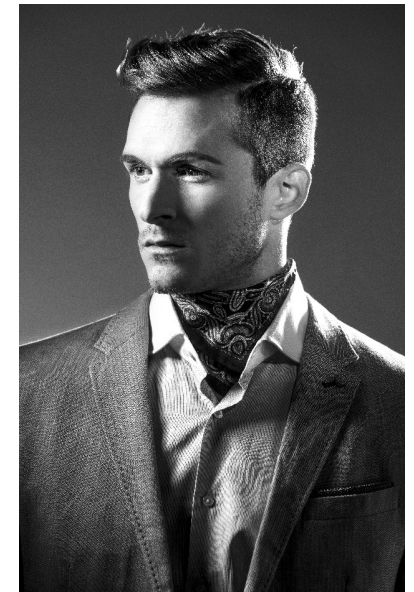

MATHIEU BOLLE

Height 188cm/6'2" Chest 107cm/42" Waist 81cm/32" Inseam 84cm/33"
Collar 41cm/16" Sleeve 62cm/24.5" Suit 107cm/42"/52 Suit Length L
Shoe 44.5 EU/10.5 US/10 UK Hair Brown Eyes Brown

Majestic Model Management & Casting
7 Churton Villa, Churton Road, Chester, CH3 5EB
Tel: 0151 329 2191 | Email: info@majestic-models.com