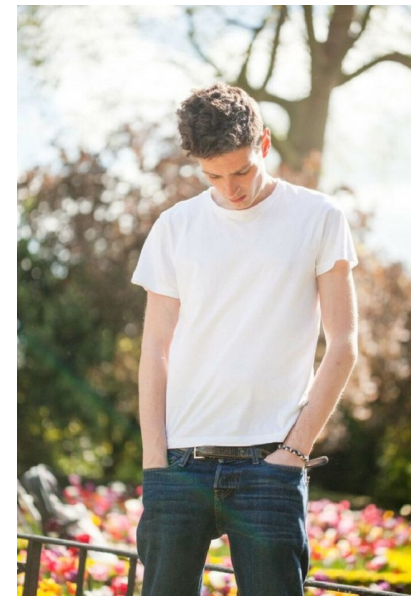

## ADAM WARD

Height 180cm/5'11"    Waist 76cm/30"    Shoe 43 EU/9.5 US/9 UK    Hair Dark  
Brown    Eyes Blue/Green

Majestic Model Management & Casting  
Chester Music Theatre, Tarvin Road, Boughton, Cheshire, CH3 5DZ  
Tel: 0151 329 2191 | Email: [info@majestic-models.com](mailto:info@majestic-models.com)